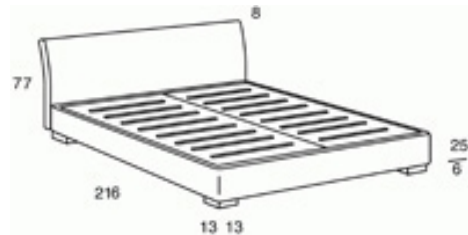

FIGI BED

Design: orizzonti

PADDED, UPHOLSTERED BED, DEMOUNTABLE BED BASE, MATTRESS SUPPORT IN MULTI-LAYERED WOOD PANELS, 4 WOODEN FEET, REMOVABLE COVER, ALSO AVAILABLE WITH SLATTED BASE, SMOOTH FINISH. STANDARD EUROPEAN SIZE, ADJUSTABLE BED BASE SUITABLE FOR STANDARD SLATTED BASE (CHECK SIZE BEFORE ORDERING). ADJUSTABLE MATTRESS POSITIONS (TO BE FIXED WHILE ASSEMBLING).

FIGI BED

Design: orizzonti

DATA-SHEET

FIGI BED SIDE

FIGI BED

FIGI BED CAVEAU

FIGI REMOVABLE BED

FIGI BED