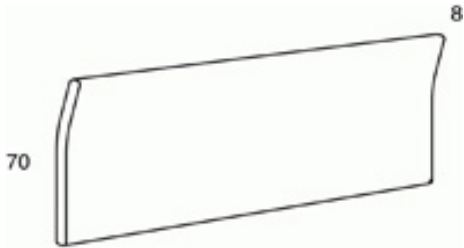

FIGI BED

Design: orizzonti

DATA-SHEET

FOOT REST FOR FIGI

MATTRESS MR SECONDO