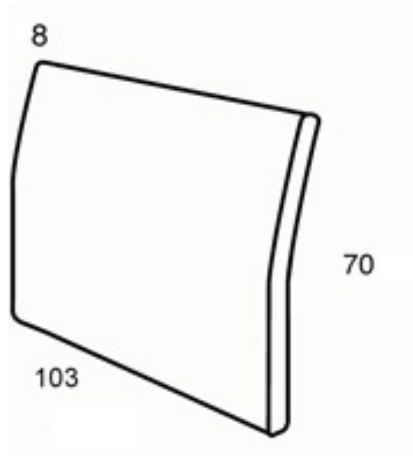

FIGI BED

Design: orizzonti

PADDED, UPHOLSTERED BED, DEMOUNTABLE BED BASE, MATTRESS SUPPORT IN MULTI-LAYERED WOOD PANELS, 4 WOODEN FEET, REMOVABLE COVER, ALSO AVAILABLE WITH SLATTED BASE, SMOOTH FINISH. STANDARD EUROPEAN SIZE, ADJUSTABLE BED BASE SUITABLE FOR STANDARD SLATTED BASE (CHECK SIZE BEFORE ORDERING). ADJUSTABLE MATTRESS POSITIONS (TO BE FIXED WHILE ASSEMBLING).

FIGI BED

Design: orizzonti

DATA-SHEET

FIGI BED SIDE

FIGI BED

FIGI BED CAVEAU

FIGI REMOVABLE BED

FIGI BED