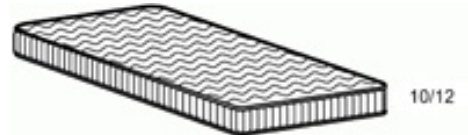

FIGI BED

Design: orizzonti

DATA-SHEET

FOOT REST FOR FIGI

MATTRESS MR SECONDO