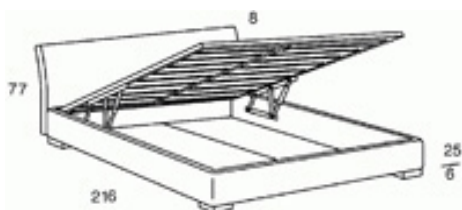

FIGI BED

Design: orizzonti

PADDED, UPHOLSTERED BED, DEMOUNTABLE BED BASE, MATTRESS SUPPORT IN MULTI-LAYERED WOOD PANELS, 4 WOODEN FEET, REMOVABLE COVER, ALSO AVAILABLE WITH SLATTED BASE, SMOOTH FINISH. STANDARD EUROPEAN SIZE, ADJUSTABLE BED BASE SUITABLE FOR STANDARD SLATTED BASE (CHECK SIZE BEFORE ORDERING). ADJUSTABLE MATTRESS POSITIONS (TO BE FIXED WHILE ASSEMBLING).

FIGI BED

Design: orizzonti

DATA-SHEET

FIGI BED SIDE

FIGI BED

FIGI BED CAVEAU

FIGI REMOVABLE BED

FIGI BED