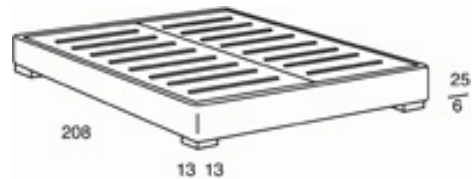

STANDARD BED BASE

Design: orizzonti

UPHOLSTERED BED, DEMOUNTABLE BED BASE, MATTRESS SUPPORT IN MULTI-LAYERED WOOD PANELS, 4 WOODEN FEET, REMOVABLE COVER, ALSO AVAILABLE WITH SLATTED BASE, SMOOTH FINISH. STANDARD EUROPEAN SIZE, ADJUSTABLE BED BASE SUITABLE FOR STANDARD SLATTED BASE (CHECK SIZE BEFORE ORDERING). ADJUSTABLE MATTRESS POSITIONS (TO BE FIXED WHILE ASSEMBLING).

STANDARD BED BASE

Design: *orizzonti*

DATA-SHEET

MATTRESS MR SECONDO

MATTRESS MR SECONDO WATERLILY

STANDARD BED BASE WITH SECOND BED

SOMMIER BED STANDARD

STANDARD BED BASE