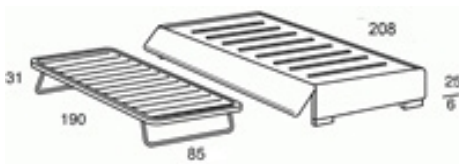

STANDARD BED BASE

Design: orizzonti

UPHOLSTERED BED, DEMOUNTABLE BED BASE, MATTRESS SUPPORT IN MULTI-LAYERED WOOD PANELS, 4 WOODEN FEET, REMOVABLE COVER, ALSO AVAILABLE WITH SLATTED BASE, SMOOTH FINISH. STANDARD EUROPEAN SIZE, ADJUSTABLE BED BASE SUITABLE FOR STANDARD SLATTED BASE (CHECK SIZE BEFORE ORDERING). ADJUSTABLE MATTRESS POSITIONS (TO BE FIXED WHILE ASSEMBLING).

STANDARD BED BASE

Design: *orizzonti*

DATA-SHEET

MATTRESS MR SECONDO

MATTRESS MR SECONDO WATERLILY

STANDARD BED BASE WITH SECOND BED

SOMMIER BED STANDARD

STANDARD BED BASE