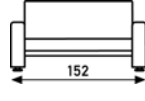

F 691:
chair

C 691/2:
sofa
2 seater

C 691/7:
sofa
2.5 seater

C 691/3:
sofa
3 seater

upholstery category 1 2 3 4

Comment

Low arms.
Chrome tube at the back.
Depending on the choosen upholstery, after a while pleats will appear. This cannot be avoided.

| meterage | 365cm | 520cm | 585cm | 650cm |
|----------|--------|--------|--------|--------|
| weight | 50kg | 68kg | 70kg | 72kg |
| packing | 0.94m3 | 1.37m3 | 1.50m3 | 2.12m3 |