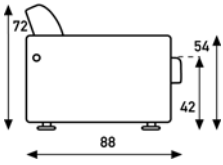

F 691:
chair

C 691/2:
sofa
2 seater

C 691/7:
sofa
2.5 seater

C 691/3:
sofa
3 seater

upholstery category 1 2 3 4

Comment

Low arms.
Chrome tube at the back.
Depending on the choosen upholstery, after a while pleats will appear. This cannot be avoided.

| meterage | 365cm | 520cm | 585cm | 650cm |
|----------|--------|--------|--------|--------|
| weight | 50kg | 68kg | 70kg | 72kg |
| packing | 0.94m3 | 1.37m3 | 1.50m3 | 2.12m3 |