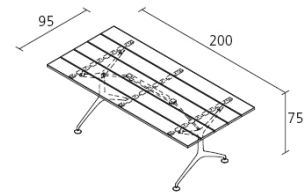

teak table 200F 485_200F

design Alberto Meda

Folding table for outdoor use with structure made of stove enamelled die-cast aluminium elements. Top in teak lists made up of strips joined together (Finger Joint).