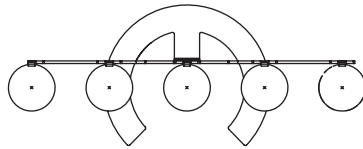

4 KG | 8,8 lb

Menorah bold

H 46 cm | 18.1"
W 78 cm | 30.7"
L 26 cm | 10.2"

Weight including packaging:

6 KG | 13,2 lb

Net product weight:

4,8 KG | 10,6 lb

Big bold

m o o o i[®]

Main dimensions

51cm | 20.1"

21cm | 8.3"

38cm | 15"

76cm | 29.9"

21cm | 8.3"

40cm | 15.7"

92cm | 36.2"

36cm | 14.2"

103cm | 40.6"