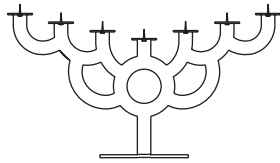

4 KG | 8,8 lb

Menorah bold

H 46 cm | 18.1"
W 78 cm | 30.7"
L 26 cm | 10.2"

Weight including packaging:

6 KG | 13,2 lb

Net product weight:

4,8 KG | 10,6 lb

Big bold

m o o o i[®]

Main dimensions

51cm | 20.1"

21cm | 8.3"

38cm | 15"

76cm | 29.9"

21cm | 8.3"

40cm | 15.7"