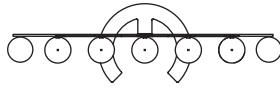

4 KG | 8,8 lb

Menorah bold

H 46 cm | 18.1"
W 78 cm | 30.7"
L 26 cm | 10.2"

Weight including packaging:

6 KG | 13,2 lb

Net product weight:

4,8 KG | 10,6 lb

Big bold

m o o o i[®]

Main dimensions

51cm | 20.1"

21cm | 8.3"

38cm | 15"

76cm | 29.9"

21cm | 8.3"

40cm | 15.7"