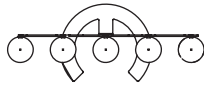

4 KG | 8,8 lb

Menorah bold

H 46 cm | 18.1"
W 78 cm | 30.7"
L 26 cm | 10.2"

Weight including packaging:

6 KG | 13,2 lb

Net product weight:

4,8 KG | 10,6 lb

Big bold

H 122 cm | 48"
W 97 cm | 38.2"
L 42 cm | 16.5"

Weight including packaging:

22,5 KG | 49,6 lb

Net product weight:

19,5 KG | 42,9 lb

Cleaning Instructions

Most good household cleaning products can be used on this product in conjunction with a soft cloth or sponge. Avoid using abrasive cleaning applicators.

m o o o i[®]

Main dimensions

51cm | 20.1"

21cm | 8.3"

38cm | 15"

76cm | 29.9"

21cm | 8.3"

40cm | 15.7"