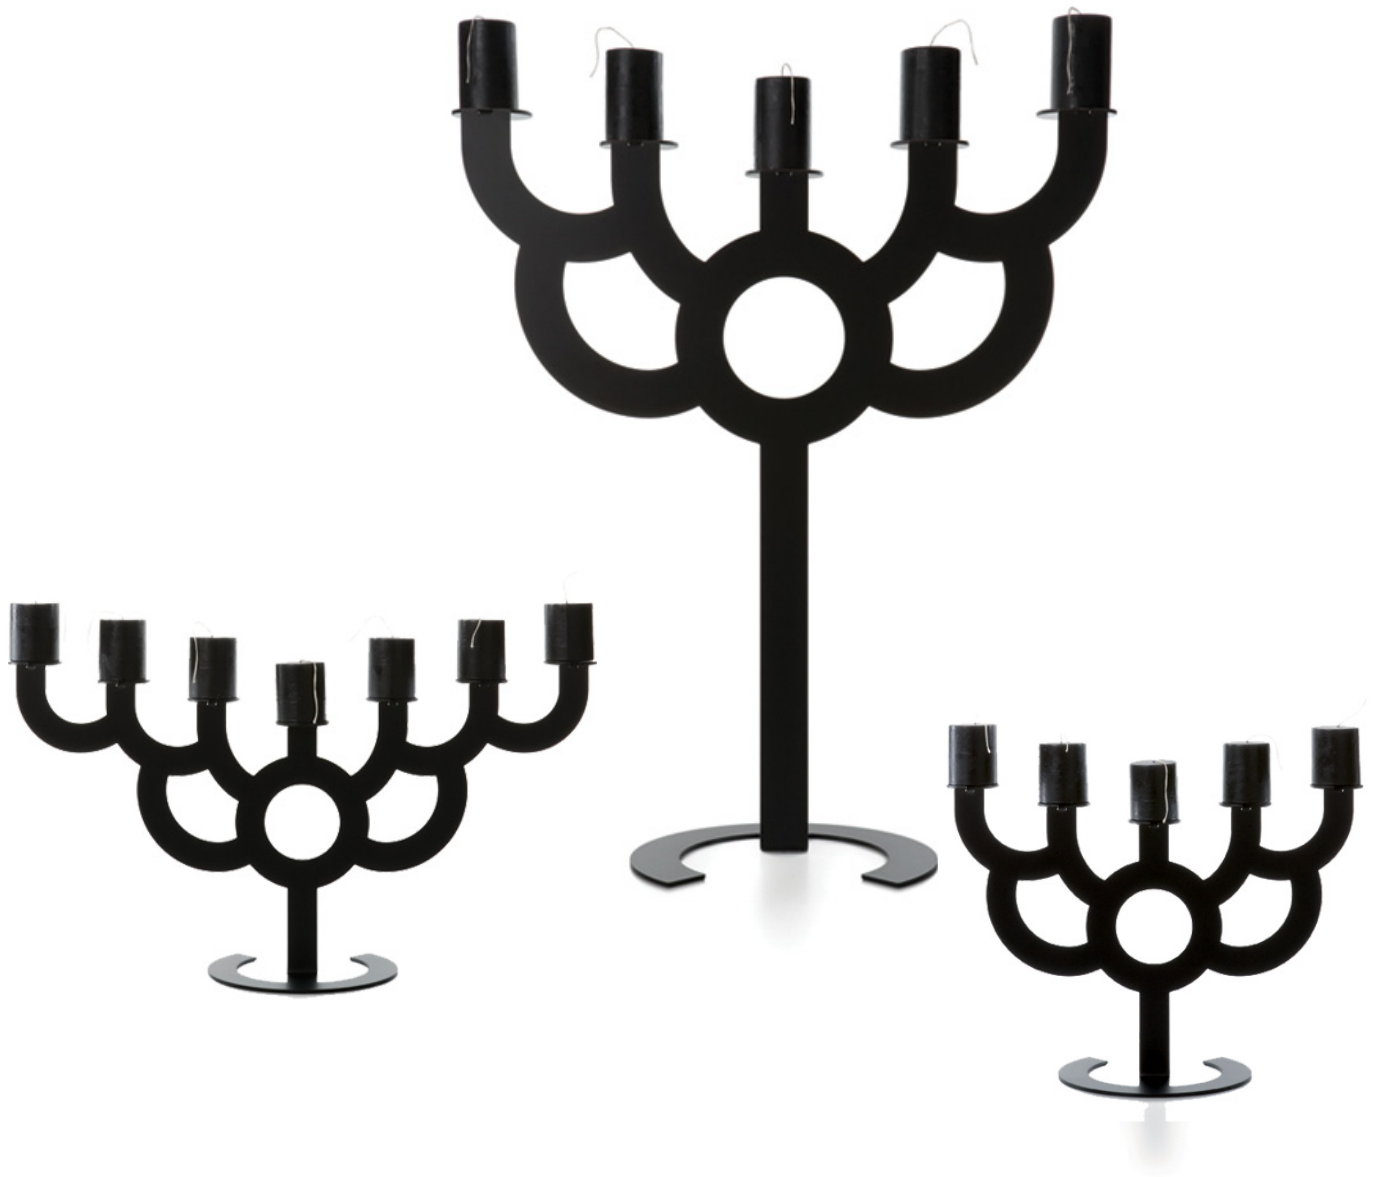

m o o o i[®]

Bold

“The Bold series developed from my fascination with laser cutting technology. With the use of a laser, you can cut a form or pattern in sheet metal with extreme accuracy. This technology allows you to handle the sheet very efficiently with very little wastage. The timeless appearance of the Bold series endows it with charisma, making it a worthy addition to the MOOOI collection!”

Designer	Roderick Vos
Year of design	2005
Material	Powder coated steel
Additional	Candles are to be ordered separately.

m o o o i[®]

Detailing

The intelligent technique used to give the Bold it's 3rd dimension can be seen here.
The candle spire holds the candle in place.
(The spire is sharp and must be handled with care.)

Colour

Black
RAL 9005

Packaging

Little bold

H 46 cm | 18.1"
W 58 cm | 22.8"
L 26 cm | 10.2"

Weight including packaging:

5 KG | 11 lb

Net product weight:

4 KG | 8,8 lb

Menorah bold

H 46 cm | 18.1"
W 78 cm | 30.7"
L 26 cm | 10.2"

Weight including packaging:

6 KG | 13,2 lb

Net product weight:

4,8 KG | 10,6 lb

Big bold