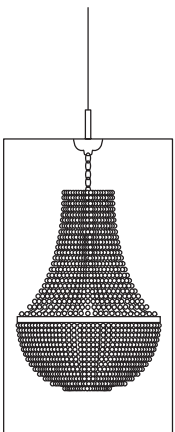

Pakaging

LSS 47 - chandelier

H 52 cm | 20.5"
W 52 cm | 20.5"
D 52 cm | 20.5"

Colli 1/2

Product weight:

4 KG | 8,8 lb

With packaging:

5,3KG | 11,7 lb

LSS 47 - shade

H 90 cm | 35.4"
W 50 cm | 19.7"
D 50 cm | 19.7"

Colli 2/2

Product weight:

1,3 KG | 2,9 lb

With packaging:

4,8 KG | 10,6 lb

LSS 70 - chandelier

H 29 cm | 11.4"
W 62 cm | 24.4"
D 62 cm | 24.4"

Colli 1/2

Product weight:

4 KG | 8,8 lb

With packaging:

6,9 KG | 15,2 lb

LSS 70 - shade

H 84 cm | 33.1"
W 73 cm | 28.7"
D 73 cm | 28.7"

Colli 2/2

Product weight:

2 KG | 4,4 lb

With packaging:

6,5 KG | 14,3 lb

LSS 95 - chandelier

H 41 cm | 16.1"
W 72 cm | 28.3"
D 72 cm | 28.3"

Colli 1/2

Product weight:

8,6 KG | 19 lb

With packaging:

13,2 KG | 29,1 lb

LSS 95 - shade

H 84 cm | 33.1"
W 98 cm | 38.6"
D 98 cm | 38.6"

Colli 2/2

Product weight:

2,5 KG | 5,5 lb

With packaging:

9,7 KG | 21,4 lb

Main dimensions

47cm | 18.5"