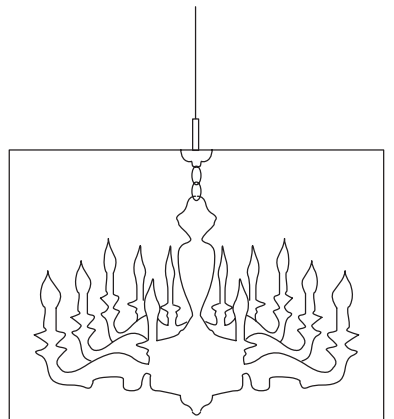

m o o o i[®]

Light Shade Shade

'Light Shade Shade' is a one way mirror that reflects its environment as well as concealing the chandelier within. When the light is turned on, the 'Light Shade Shade' reveals its unforeseen identity and projects the former beauty that lies within.

Designer	Jurgen Bey (Droog design)
Year of design	1999
Material	Semi-transparent mirror film shade, metal frame structure. An old lamp (available in 3 varieties).
Additional	'Light shade shade' mirrored shade is also available to buy separately.

Product weight:

8,6 KG | 19 lb

With packaging:

13,2 KG | 29,1 lb

LSS 95 - shade

H 84 cm | 33.1"
W 98 cm | 38.6"
D 98 cm | 38.6"

Colli 2/2

Product weight:

95cm | 37.4"

76cm | 29.9"