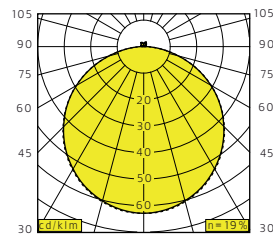

HFF = Dimmbart driftdon. Fördunklas via SwitchDIM alt. DSI. Dali på begäran.

HFF = Dimmable ballast. SwitchDIM or DSI. Dali on request.

Finish: White-, black- or yellow (Ral1016) painted aluminium. Inside of opal acrylic, open when reflector. Available with LED Philips Fortimo 2000 lumen in light-color 830 or 840.

Installation: On ceiling-hook, 2 m white cable when black shade black cable.

Connection: Terminal block 3x4mm². HFF with terminal block 5x4mm²

Design: Thomas Bernstrand 2007

Utan reflektor/Without reflector