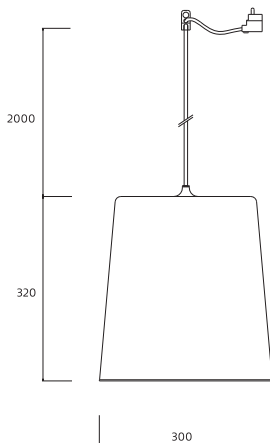

HFF = Dimmbart driftdon. Fördunklas via SwitchDIM alt. DSI. Dali på begäran.

HFF = Dimmable ballast. SwitchDIM or DSI. Dali on request.

Finish: White-, black- or yellow (Ral1016) painted aluminium. Inside of opal acrylic, open when reflector. Available with LED Philips Fortimo 2000 lumen in light-color 830 or 840.

Installation: On ceiling-hook, 2 m white cable when black shade black cable.

Connection: Terminal block 3x4mm². HFF with terminal block 5x4mm²

Design: Thomas Bernstrand 2007

Utan reflektor/Without reflector