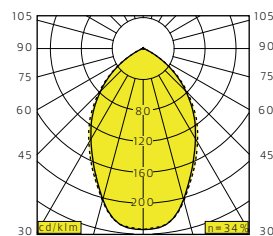

Utan reflektor/Without reflector

Med reflektor/With reflector