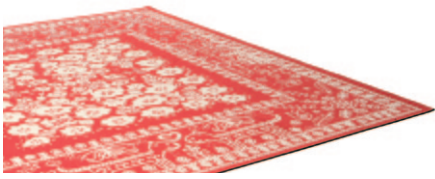

Detailing

Pole height carpet: 4,5 mm | 0,2"
Total height carpet: 7,2 mm | 0,3"

Colour

Carpet no. 01

Carpet no. 05

Carpet no. 10

Carpet no. 02

Carpet no. 06

Carpet no. 11

Carpet no. 03

Carpet no. 07

Carpet no. 12

Carpet no. 04

Carpet no. 09

Packaging

No. 01

Main dimensions

240cm | 94.5"

100cm | 39.4"

No. 01

No. 11

250cm | 98.4"

No. 02, 05, 09, 12

250cm | 98.4"